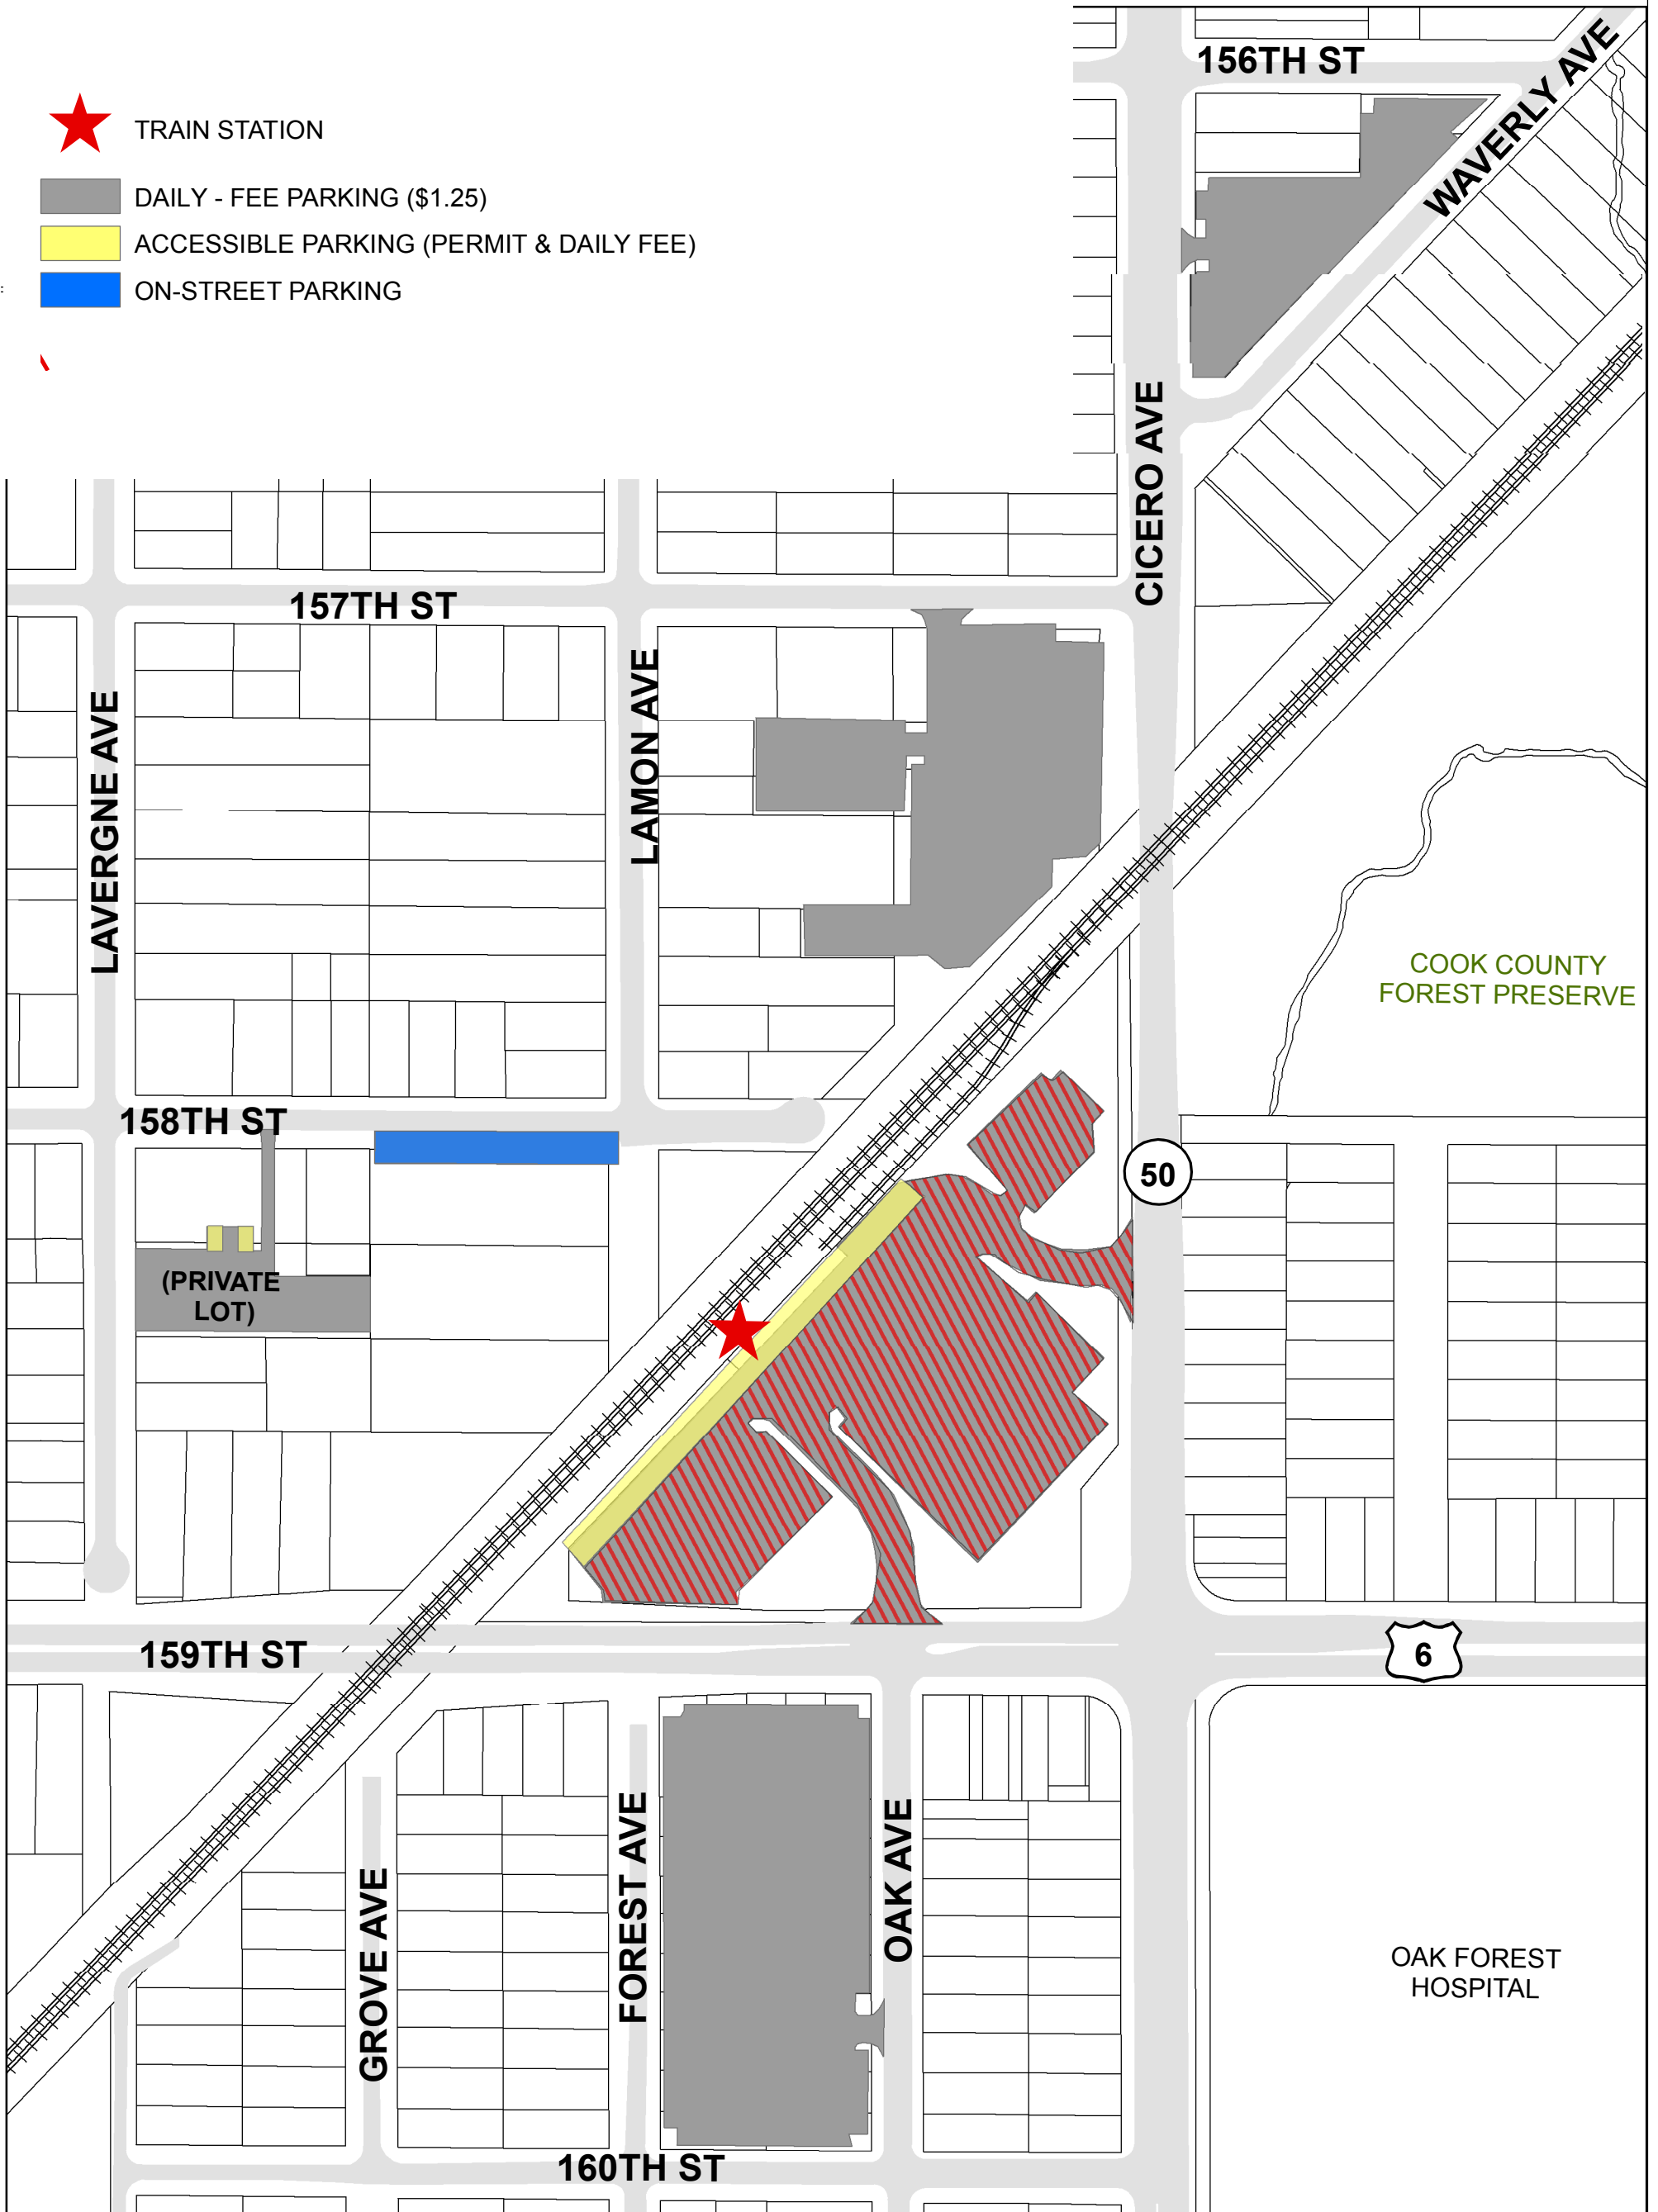

 TRAIN STATION

 DAILY - FEE PARKING (\$1.25)

 ACCESSIBLE PARKING (PERMIT & DAILY FEE)

 ON-STREET PARKING

CITY OF OAK FOREST, ILLINOIS COMMUTER PARKING

Source: Base data from Cook County GIS